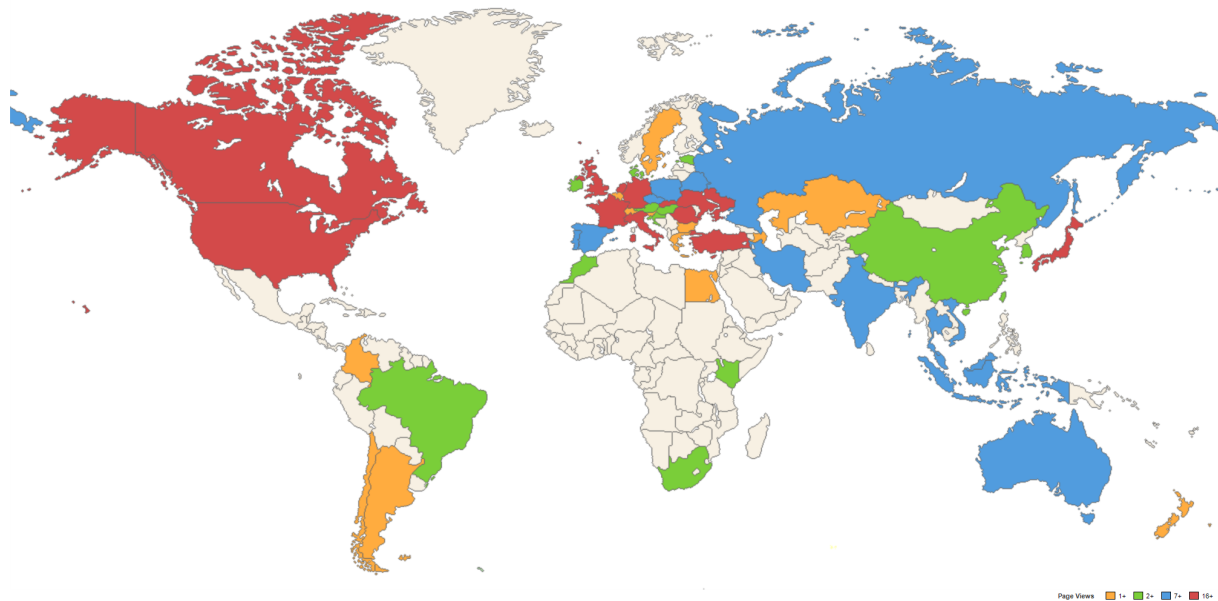

World Cities

gd15.it

18/12/2019 - 19/02/2020

World Cities

18/12/2019 - 19/02/2020

| | Country | City | Page Views | Visits | Visitors | Hits | Bandwidth |
|----|----------------|------------|------------|--------|----------|--------|------------|
| 1 | Italy | N/A | 29.185 | 14.550 | 164 | 59.305 | 3.918,2 MB |
| 2 | Italy | Seregno | 17.486 | 8.728 | 1 | 20.698 | 483,9 MB |
| 3 | Italy | Torino | 9.402 | 4.667 | 3 | 14.902 | 1.134,1 MB |
| 4 | Italy | Marzabotto | 8.564 | 5.319 | 1 | 15.890 | 601,3 MB |
| 5 | Italy | Milan | 4.006 | 2.085 | 20 | 10.071 | 934,0 MB |
| 6 | Italy | Rome | 3.113 | 1.998 | 44 | 11.712 | 1.051,9 MB |
| 7 | Romania | N/A | 2.960 | 1.929 | 4 | 4.916 | 22,6 MB |
| 8 | France | N/A | 2.080 | 914 | 74 | 3.202 | 206,5 MB |
| 9 | Netherlands | N/A | 787 | 417 | 4 | 1.069 | 53,7 MB |
| 10 | United States | Scottsdale | 422 | 348 | 39 | 422 | 0,2 MB |
| 11 | N/A | N/A | 354 | 270 | 125 | 429 | 2,4 MB |
| 12 | United States | N/A | 148 | 68 | 21 | 465 | 47,1 MB |
| 13 | United Kingdom | N/A | 111 | 86 | 42 | 218 | 16,3 MB |
| 14 | Ukraine | Lviv | 52 | 30 | 1 | 52 | 0,1 MB |